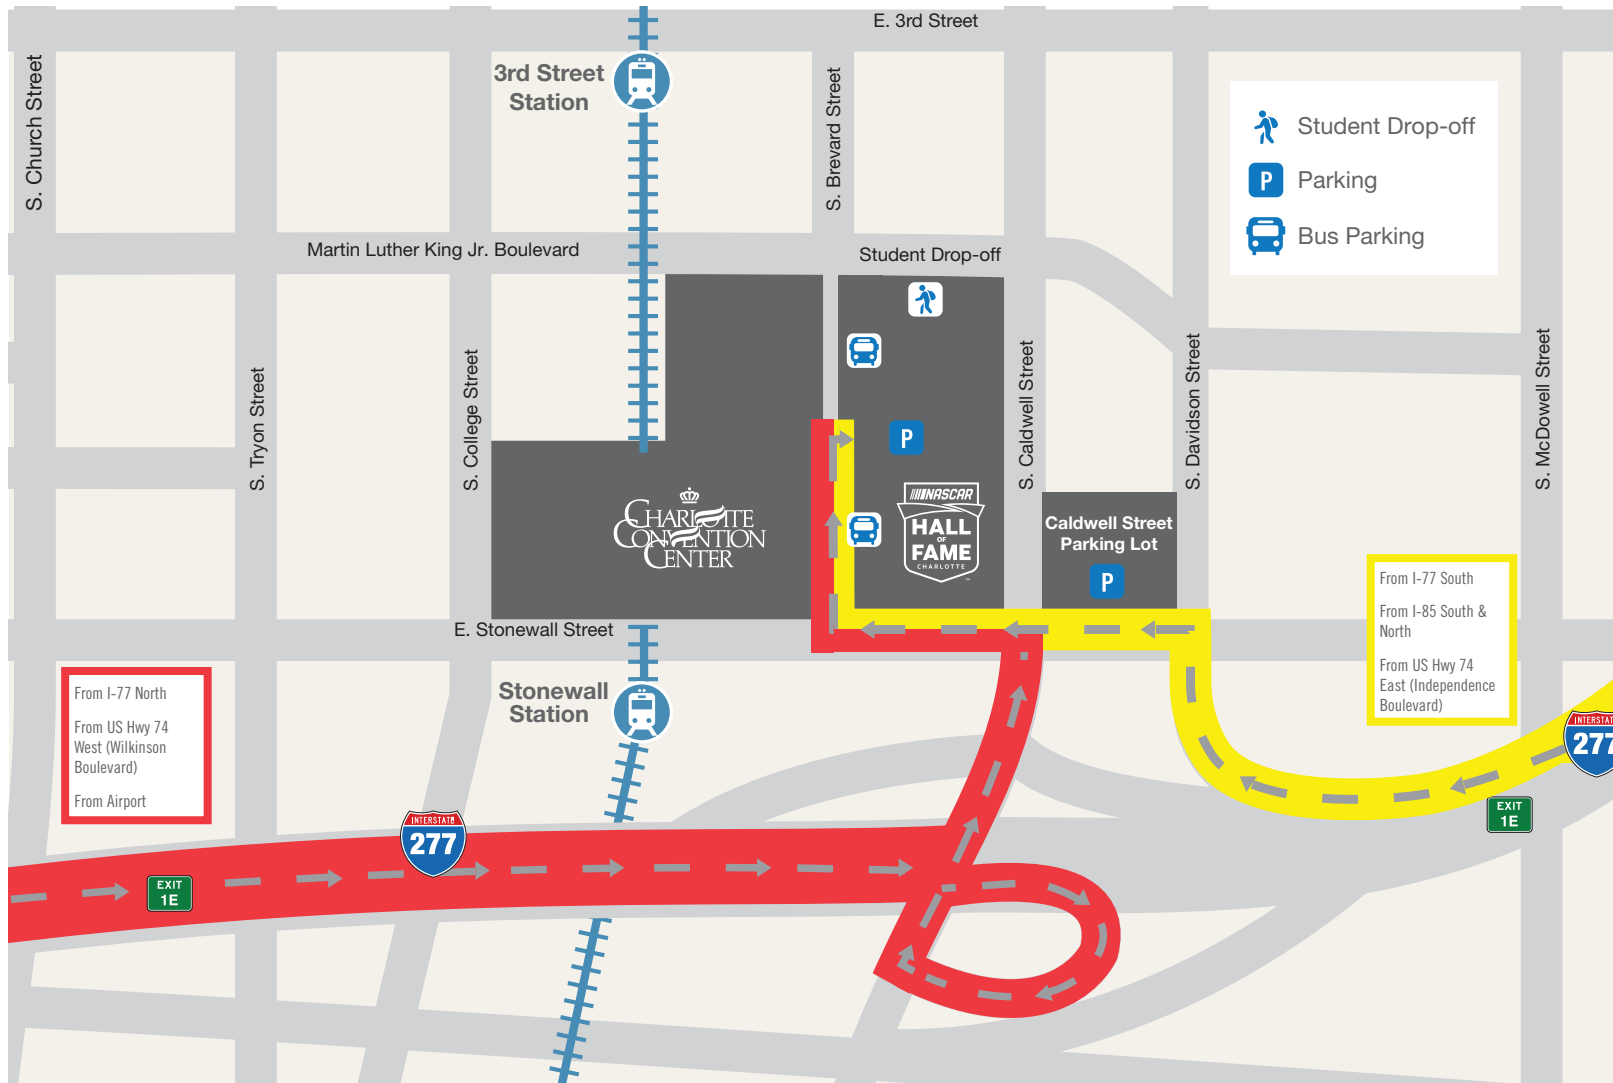

NASCAR HALL OF FAME PARKING MAP

NASCAR Hall of Fame Parking Deck

- \$4 first ½ hour
- \$2 each additional ½ hour
- \$20 daily max
- \$10 max if in after 5 p.m.

Caldwell Street Parking Lot

- Saturday & Sunday only
- \$10 daily

SPECIAL EVENTS
Special event parking rates may apply to the parking deck and/or the lot and are subject to change.